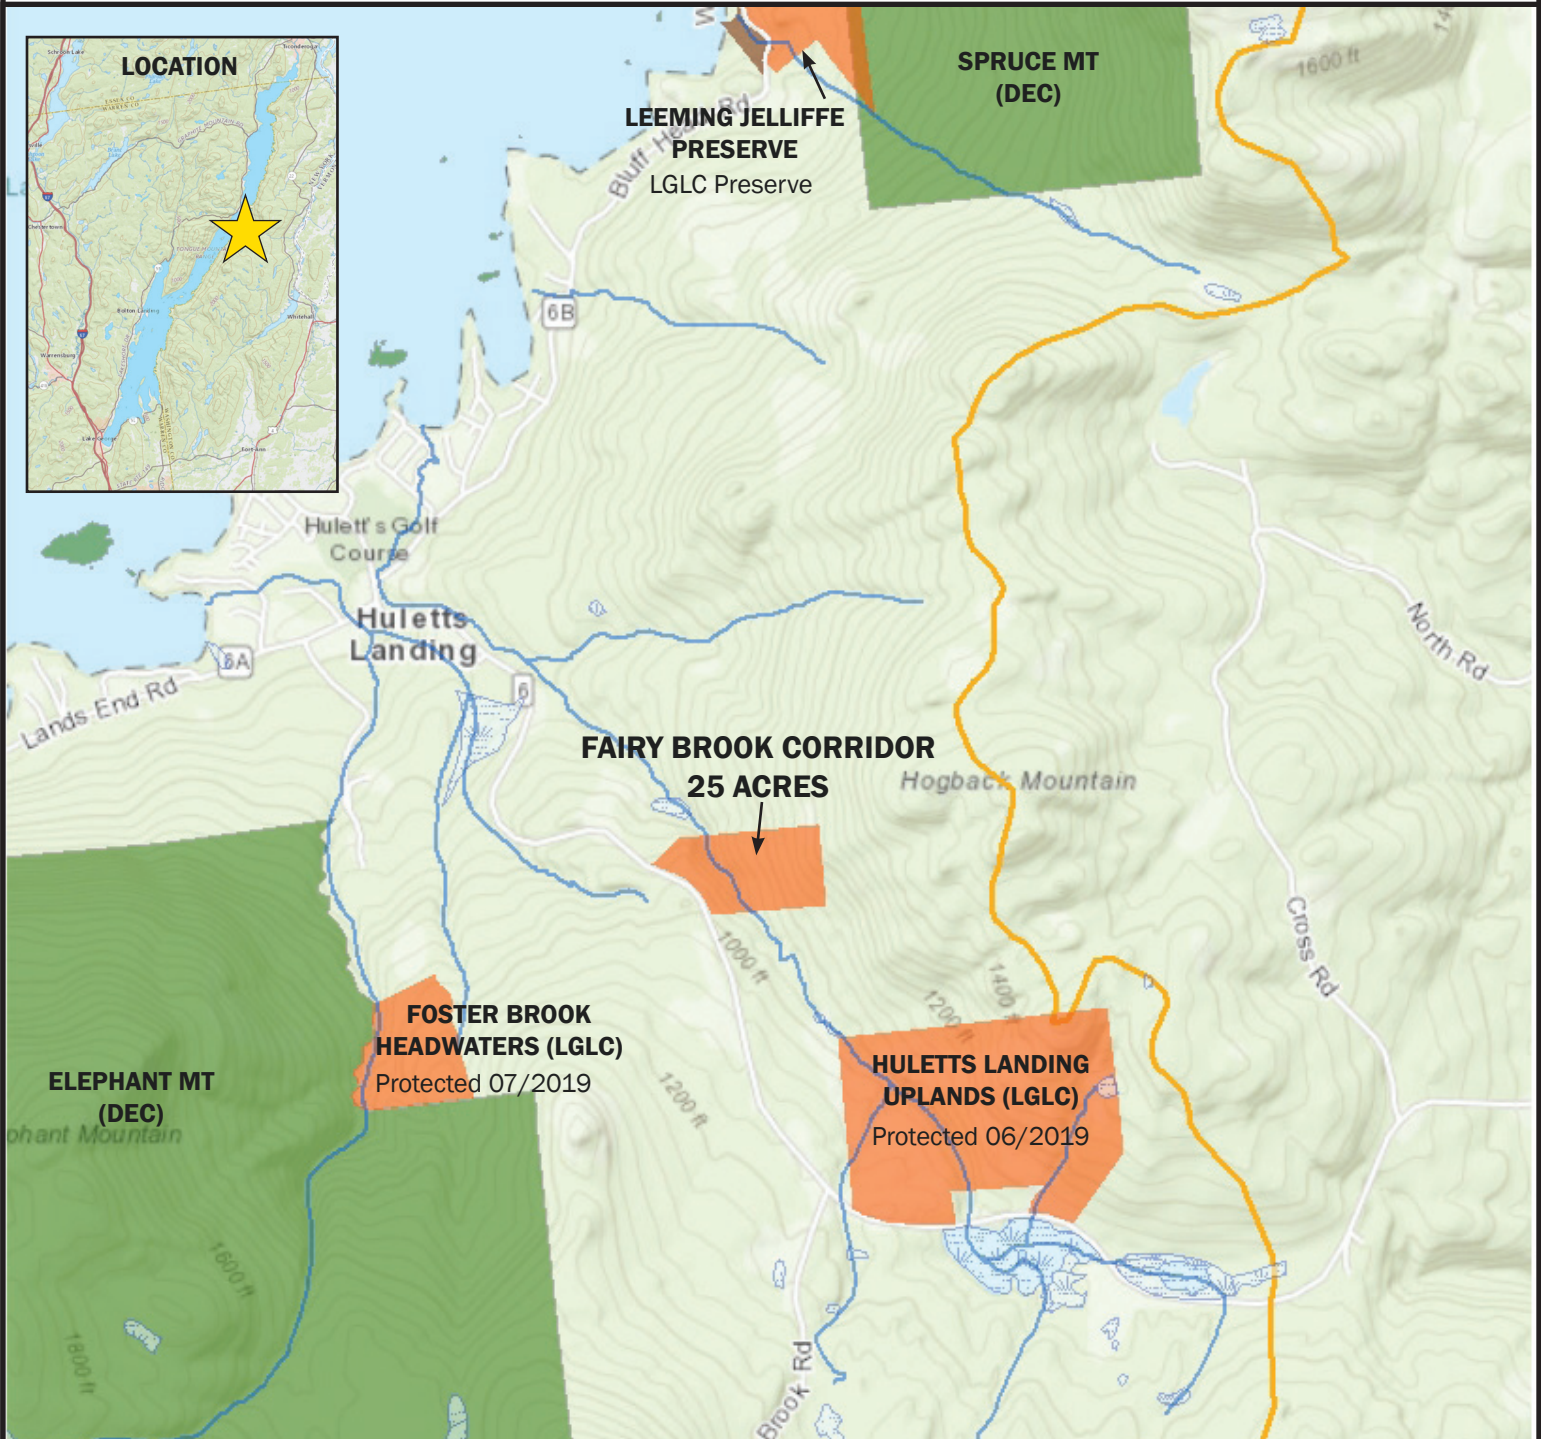

# Hulett's Landing Conservation Initiative: Fairy Brook Corridor Protection Project

Dresden, New York, Washington County

© LGLC, revised 07/13/2020

## LAKE GEORGE LAND CONSERVANCY